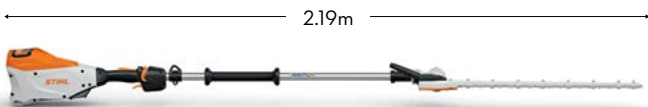

AP 300

SKIN ONLY  
**\$699**

**NEW MSA 220 TC-O BATTERY CHAINSAW**

36V • 30CM/12" • 2.7KG#

STIHL's most powerful battery top-handle saw. Oil sensor on an LED display. Easy-to-clean air filter for long service life and optimum engine cooling.

AP 300 S

SKIN ONLY  
**\$1,029**

**HLA 135 K LONG-REACH HEDGE TRIMMER**

36V • 50CM/24" • 5.2KG#

The most powerful battery long-reach hedge trimmer in the STIHL range. 34mm tooth spacing. 145° cutter bar adjustment. Control handle with LED display.